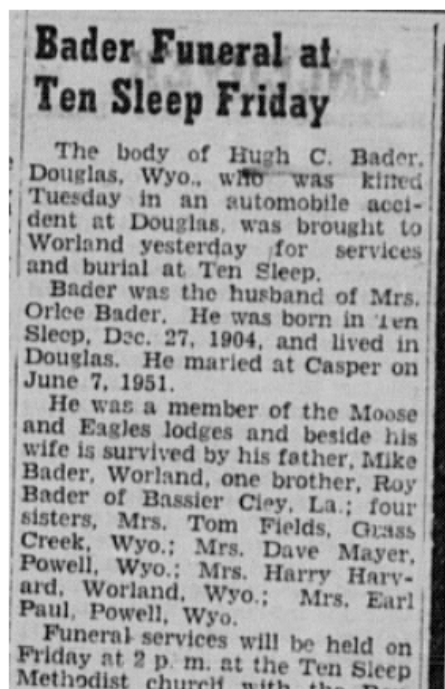

Hugh Bader 1904 – 1951

Individual Summary: **Hugh Bader**

Sex: Male

Father: Mina "Mike" Bader

Mother: Mary Jeanette Conner

Individual Facts:

Birth: 27 Dec 1904 in Ten Sleep, Washakie, Wyoming

Death: 26 Jun 1951 in Douglas, Converse, Wyoming